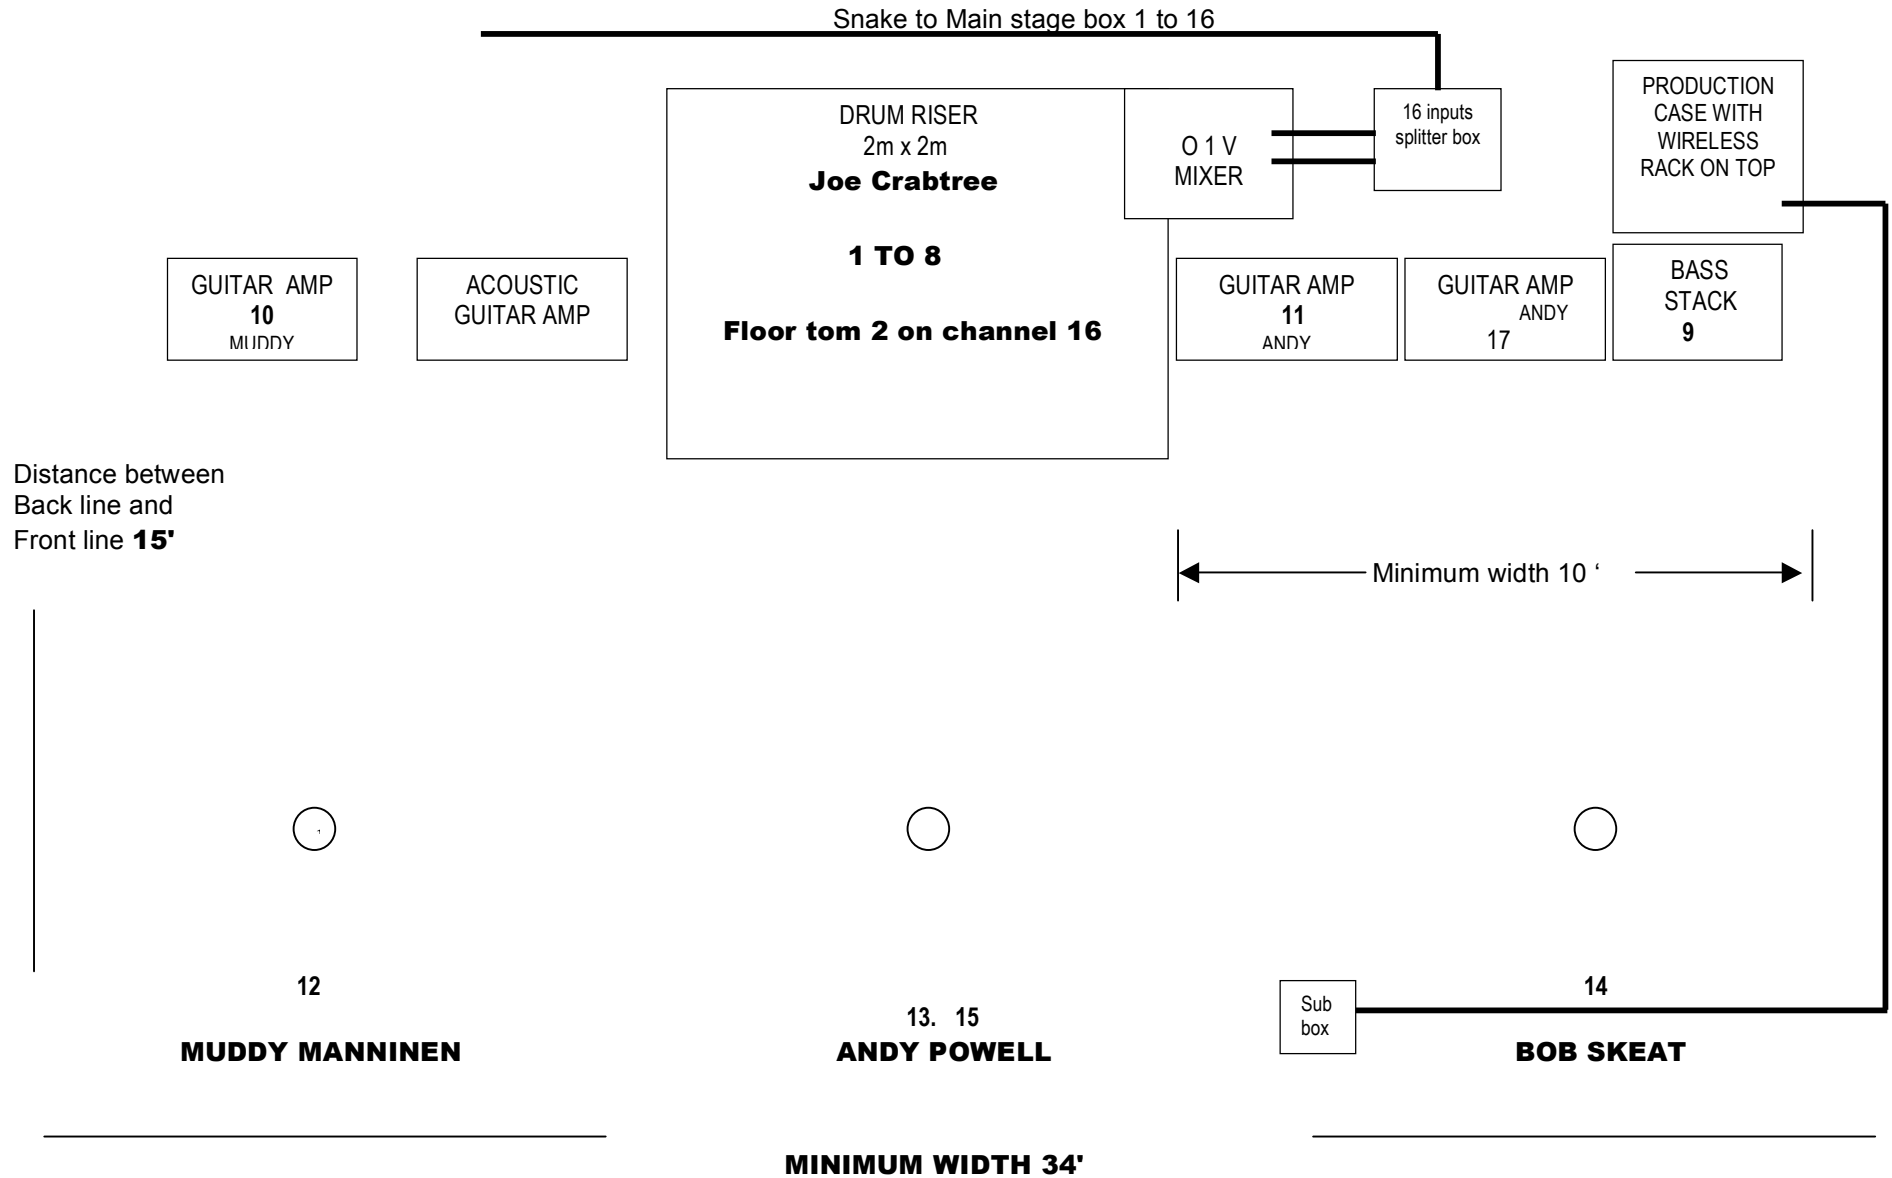

# WISHBONE ASH - STAGE PLAN

**STAGE SPECIFICATIONS:**  
Minimum 7m x 5m with Drum riser 2m x 2m.